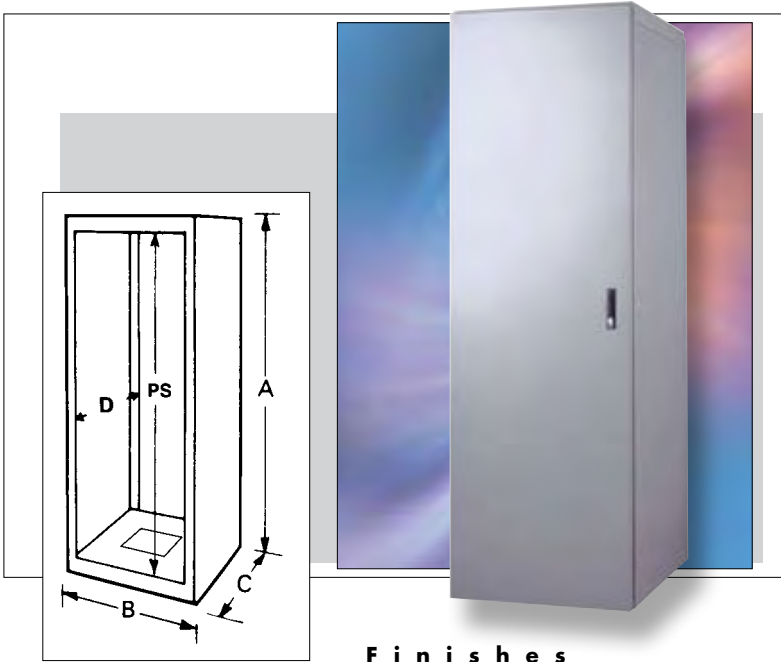

# UL/NEMA RACKS

The Bud UL/NEMA 12 Cabinet Rack has been designed, tested, and certified to UL508 type 12 for use in moist, dirty, and dusty environments. It will accommodate 19" and/or 23" panel width equipment and comes in two popular heights.

### Design Features

- ◆ Tested and listed under UL508 Type 12 for use in USA and Canada
- ◆ Adheres to NEMA 1, 2, and 12 and IEC 529 IP55 requirements
- ◆ Oil resistant gaskets
- ◆ Comes complete with frame, locking front and rear doors, externally removable side panels, and four adjustable 19"/23" panel width panel mounting rails that accept either M6 metric or #12-24 threaded cage nuts and screws [order separately: #851-DLH (M6 cage nut), #9621 (M6 screw), #307 (#12-24 cage nut), #9260 (#12-24 screw)].
- ◆ Sturdy all-welded heavy steel construction
- ◆ Gasketed 9.5" cable access ports in the top and bottom
- ◆ Doors equipped with 4-point latches for positive sealing

### Bonus Features

- ◆ Accepts most standard Bud accessories
- ◆ Optional see-through doors
- ◆ Optional full-height internal rear panels
- ◆ Optional base posts
- ◆ Optional panels for base posts
- ◆ Can be converted to 24" panel width with optional panel mounting rails
- ◆ Optional Add-A-Rack kit allows joining of multiple cabinets while maintaining sealing integrity