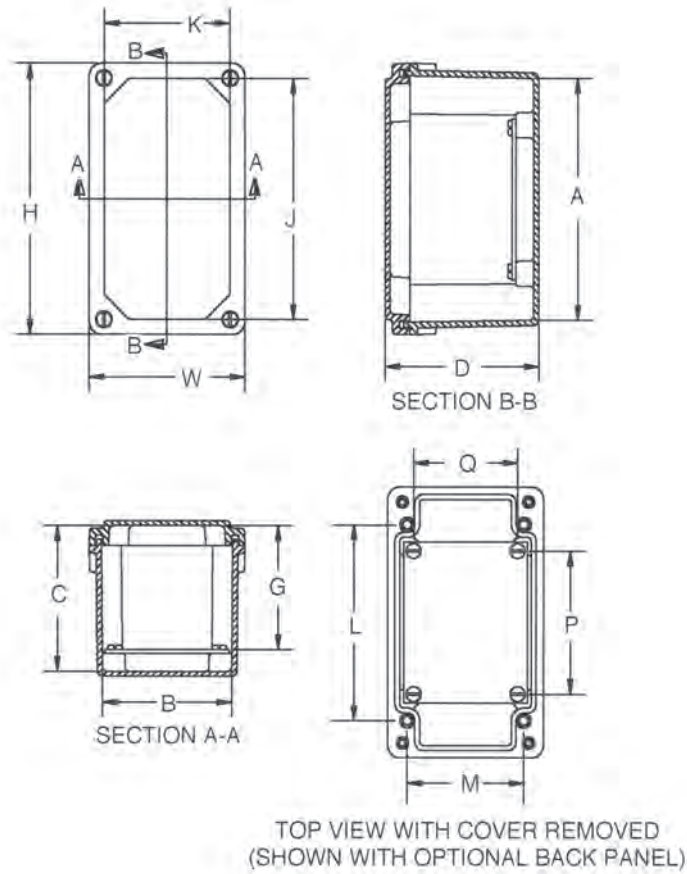

CONSTRUCTION

- Rugged, molded Ultraguard® fiberglass reinforced polyester material construction with reinforced corners
- Two standard sizes: 7" x 4" x 3" and 9" x 4" x 3"
- 304 Stainless steel captive cover screws and mounting feet
- "Tongue and groove" type closed-cell neoprene gasket
- Threaded inserts for optional back panel
- UV stabilized for outdoor use

ACCESSORIES

- Optional back panels

MODIFICATIONS

- Custom holes and cutouts
- Custom size polycarbonate viewing windows
- Molded-in color matches
- EMI/RFI shielding
- Factory-supplied silk screening

Optional Aluminum/Fiberglass Back Panel		
Part No.	Height	Width
PA74, PF74	4.00	3.13
	102mm	80mm
PA94, PF94	6.25	3.13
	159mm	80mm

All dimensions are in inches unless otherwise noted.
Thickness; "PA" (.100) "PF" (.125)

Part No.	Overall			Inside									
	H	W	D	A	B	C	G	J	K	L	M	P	Q
AM743	6.74 171mm	3.93 100mm	3.88 99mm	6.01 153mm	3.26 83mm	3.63 92mm	3.08 78mm	6.13 156mm	3.31 84mm	4.88 124mm	2.94 75mm	3.56 90mm	2.63 67mm
AM743(SF*)	6.74 171mm	3.93 100mm	3.88 99mm	6.01 153mm	3.26 83mm	3.63 92mm	3.08 78mm	6.13 156mm	3.31 84mm	4.88 124mm	2.94 75mm	3.56 90mm	2.63 67mm
AM943	8.99 228mm	3.93 100mm	3.88 99mm	8.26 210mm	3.26 83mm	3.63 92mm	3.08 78mm	8.31 211mm	3.31 84mm	7.13 181mm	2.94 75mm	5.81 148mm	2.63 67mm
AM943(SF*)	8.99 228mm	3.93 100mm	3.88 99mm	8.26 210mm	3.26 83mm	3.63 92mm	3.08 78mm	8.31 211mm	3.31 84mm	7.13 181mm	2.94 75mm	5.81 148mm	2.63 67mm

All dimensions are in inches unless otherwise noted.

*Available with or without stainless steel mounting feet. Suffix "SF" denotes box without mounting feet.